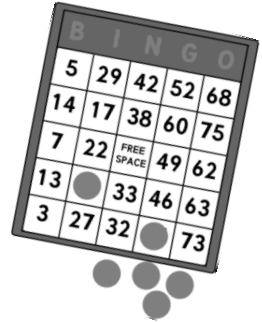

# Designer Handbag

B	I	N	G	O
---	---	---	---	---

Hosted by St. Bernadette Home & School

Friday, February 9<sup>th</sup>

O'Brien Hall (Church Basement)

Doors open at 6:30 p.m., BINGO will start at 7:30 p.m.  
\$25 in advance, \$30 at the door

10 rounds of BINGO included  
for chances to win designer handbags!

*Raffles & 50/50 will be sold for additional prizes to be drawn throughout the night.*

*Extra bingo cards will also be available; see a bag you love, play more cards!*

*Pattern cards will be sold for cash and special bag rounds.*

**BYOB** - bring a favorite beverage & snack to share with your table.

Water, plates, cups and napkins will be provided.

*\*\*\*Advanced ticket purchase is encouraged.\*\*\**